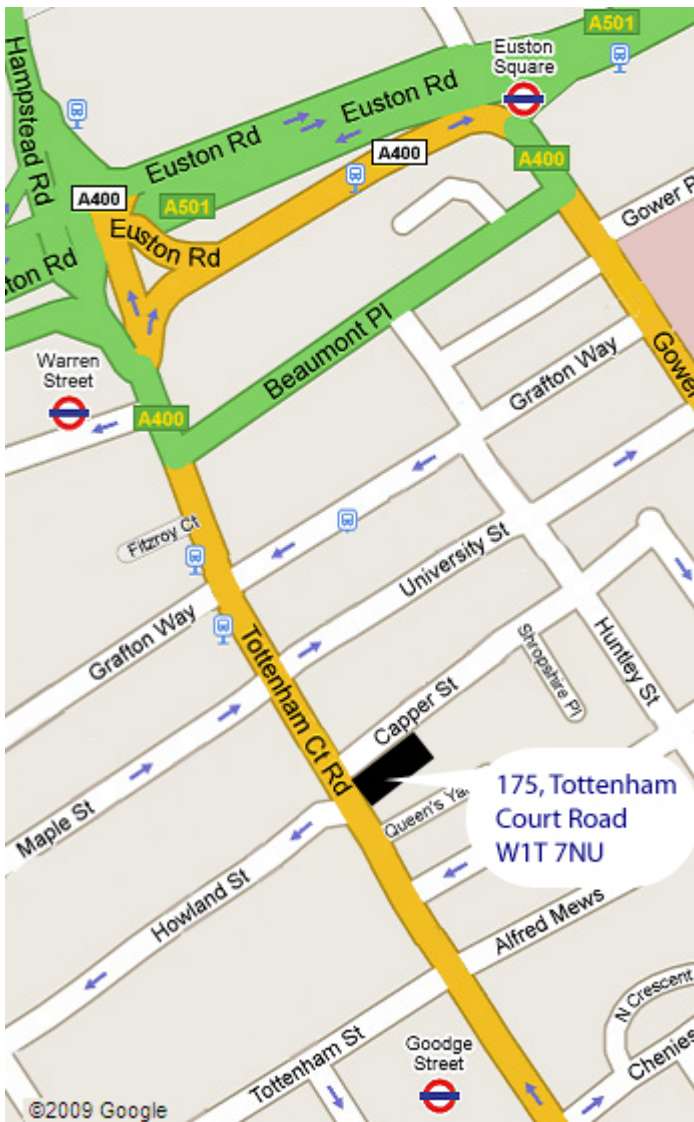

Easy directions to:

Catalyst Training Centre

175 Tottenham Court Road London, W1T 7NU

(Our entrance is just inside Capper Street, the large blue doors; we're above Starbucks)

You will find the entrance to our building just inside **Capper Street**, off Tottenham Court Road, situated opposite 'The Mortimer Arms' public house and **above Starbucks**.

Our West End centre is easy to find, located mid-way between Gode Street (for the **Northern line**) and Warren Street (**Victoria Line**) Underground Stations.

From Warren St: Victoria/Northern line

Exit the station and turn down Tottenham Court Road. **Cross the road** and **walk south** down Tottenham Court Road. Just before Starbucks turn left into Capper St.

From Gode St: Northern Line

Turn left out of the station and **cross the road**. Then walk **north up** Tottenham Court Road until you come to Starbucks. Now turn right into Capper Street.

From Tottenham Court Rd:

Central Line - Exit the station and walk **north up** Tottenham Court Road until you reach Capper Street on your right hand side just past Starbucks.

From Euston Square:

Circle & Metropolitan lines Take the left hand exit from within the station and turn left down Gower Street and then right down University Street. Take the first left into Huntley Street and then the first right into Capper St.